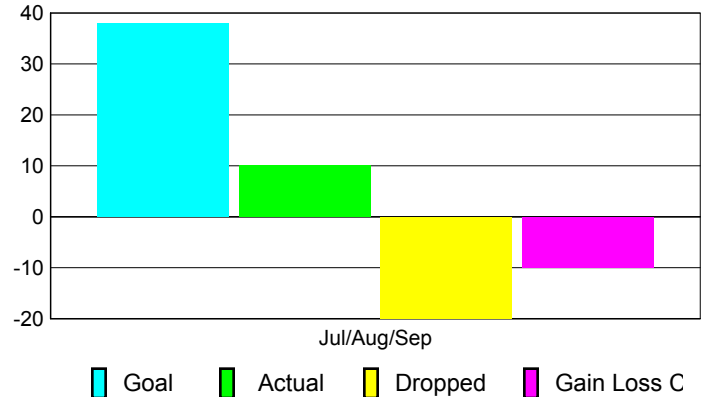

Membership Results 2010-2011

Goal, New, Dropped, Gain/Loss